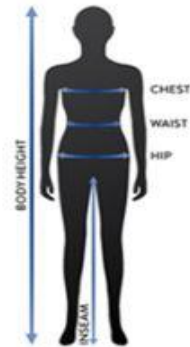

Mens Tops/Jackets

Size (cm)	S	M	L	XL	XXL
Chest	96.5	104	112	119	127
Waist	71 – 76	81 – 86	91.5 - 96.5	101.5 – 106.5	112
Hip	94	101.5	109	117	124.5
Arm Length	82.5	85	87.5	90	93

Womens Tops/Jackets

Size (cm)	XS	S	M	L	XL
Bust	79 – 81	84 – 89	91 – 94	99 – 101.5	106.5 – 112
Waist	61 – 63.5	66 – 71	73.5 – 76	81 – 84	89 – 94
Hip	81 – 86	89 – 91	94 – 99	101.5 – 109	109 – 119
Arm Length	80	81	82.5	84.5	86

Men Pants

Size	S	M	L	XL	XXL
	30"	32" - 34"	36" - 38"	40" - 42"	44"
Waist (cm)	73 - 76	78 - 86	89 - 96	99 - 107	109 - 112
Hip (cm)	89 - 91	94 - 102	104 - 112	112 - 119	119 - 122
Inseam - Short	29.5	30	30	30.5	30.5
Inseam - Regular	31.5	32	32	32.5	32.5
Inseam - Long	33.5	34	34	34.5	34.5

Women Pants

Size	XS	S	M	L	XL
AU Size	4 - 6	8 - 10	12 - 14	16 - 18	20 - 22
US Size	0 - 2	4 - 6	8 - 10	12 - 14	16 - 18
Waist (cm)	63 - 68	68 - 73	73 - 78	78 - 88	88 - 99
Hip (cm)	86 - 91	91 - 96	96 - 102	102 - 112	112 - 122
Inseam - Short	28.5	29	29	29	29.5
Inseam - Regular	30.5	31	31	31	31.5
Inseam - Long	32.5	33	33	33	33.5

WOMEN FOOTWEAR

Australia	5	5.5	6	6.5	7	7.5	8	8.5	9	9.5	10	11
USA	5	5.5	6	6.5	7	7.5	8	8.5	9	9.5	10	11
UK	3.5	4	4.5	5	5.5	6	6.5	7	7.5	8	8.5	9.5
EUR	36	36.5	37	37.5	38	38.5	39	39.5	40	40.5	41	42
CM	22	22.5	23	23.5	24	24.5	25	25.5	26	26.5	27	28.5